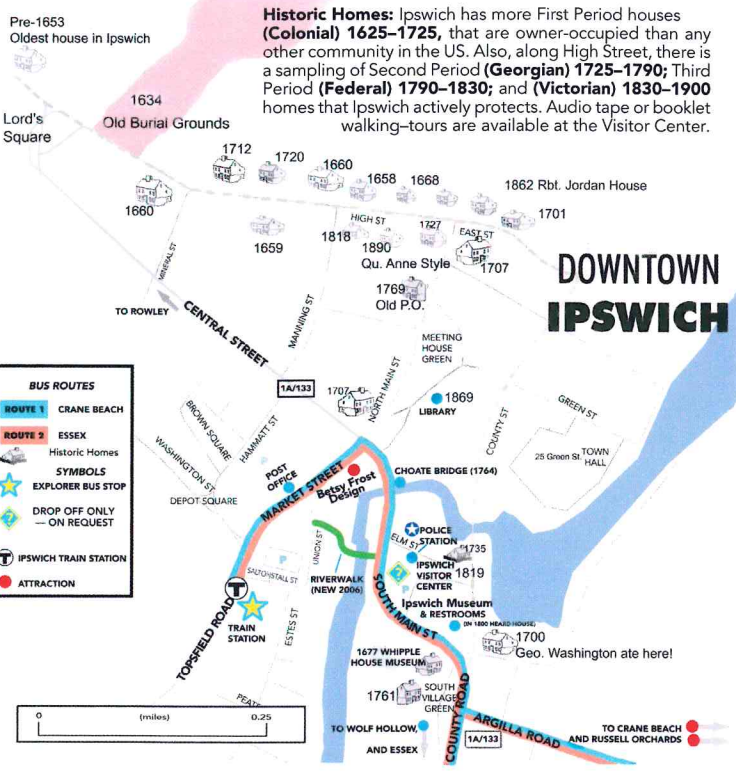

Summer 2021 is the seventeenth year of the Ipswich Essex Explorer, a shuttle bus that provides an environmentally friendly alternative to the car. During the course of the summer, the Explorer will reduce traffic congestion by keeping an estimated 1,500 cars from entering the area and reducing approximately 90,000 vehicle miles traveled. As a result, the Explorer will significantly reduce air pollutants like VOC, NOx and CO, which would have been released into the environment by these cars.

Note: Additional buses will run on good-weather days: ask driver for schedule

Ipswich Train and Bus Service Schedule

MBTA Commuter Rail (Newburyport Line) to Ipswich

Dep: North Station	9:30a	11:30a	1:30p
Arr: Ipswich	10:18a	12:18p	2:18p

Ipswich Essex Explorer • Ipswich Train Station to Crane Beach

Ipswich Train Station	10:20a	11:05a	11:45a	12:30p	1:40p	2:25p	3:25p	4:00p	5:10p
Russell Orchards	10:29a	11:14a	11:54a	12:38p	1:49p	2:33p	3:29p	4:33p	—
Crane Beach	10:40a	11:25a	12:05p	12:50p	2:00p	2:40p	3:35p	4:40p	5:25p

After times listed in red, the bus travels to Essex, then proceeds with this schedule.

Ipswich Essex Explorer • Crane Beach to Ipswich Train Station

Crane Beach	10:45a	11:30a	12:10p	12:55p	2:05p	2:45p	3:40p	4:50p	5:35p
Russell Orchards	10:51a	11:36a	12:16p	1:01p	2:11p	2:51p	3:44p	4:57p	—
Wolf Hollow	—	—	—	1:29p	—	3:19p	3:51p	—	—
Ipswich Visitor's Ctr		DROP OFF ONLY				ON REQUEST			
Ipswich Train Station	11:00a	11:45a	12:25p	1:35p	2:20p	3:25p	3:57p	5:05p	5:50p

After times listed in red, the bus travels to Essex, then proceeds with this schedule.

MBTA Commuter Rail Inbound to North Station

Depart: Ipswich	1:21p	3:21p	* 5:21p
Arrive: North Station	2:14p	4:14p	6:14p

* Note: Last inbound train leaves Ipswich at 7:21 PM

• CATA Bus Schedule info (978) 283-7916 •

Essex Train and Bus Service Schedule

MBTA Commuter Rail (Newburyport Line) to Ipswich

Dep: North Station	11:30a	1:30p
Arr: Ipswich	12:18p	2:18p

Ipswich Essex Explorer • Ipswich Train Station to Essex

Ipswich Train Station	12:30p	2:25p	4:00p
Main St. Antiques	1:13p	3:03p	4:13p
Shipbuilding Museum	1:14p	3:04p	4:14p
Woodman's	1:17p	3:07p	4:17p

After times listed in blue, the bus travels to Crane Beach, then proceeds with this schedule.

Ipswich Essex Explorer • Essex to Ipswich Train Station

Woodman's	1:20p	3:10p	4:20p
Shipbuilding Museum	1:22p	3:12p	4:22p
Main St. Antiques	1:23p	3:13p	4:23p
Wolf Hollow	1:29p	3:19p	—
Ipswich Visitor's Ctr	DROP OFF ONLY	ON REQUEST	
Ipswich Train Station	1:35p	3:25p	5:05p

After times listed in blue, the bus travels to Crane Beach, then proceeds with this schedule.

MBTA Commuter Rail Inbound to North Station

Depart: Ipswich	3:21p	* 5:21p
Arrive: North Station	4:14p	6:14p

* Note: Last inbound train leaves Ipswich at 7:21 PM

• Ipswich Visitor Center (978) 356-8540 •