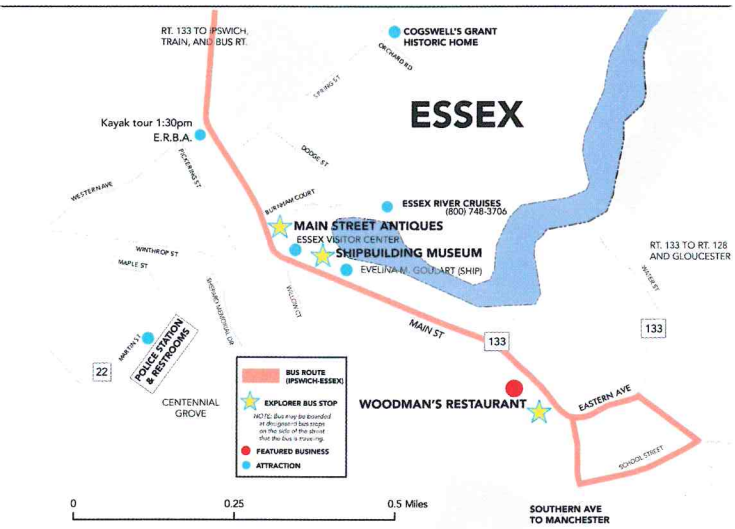

Summer 2021 is the seventeenth year of the Ipswich Essex Explorer, a shuttle bus that provides an environmentally friendly alternative to the car. During the course of the summer, the Explorer will reduce traffic congestion by keeping an estimated 1,500 cars from entering the area and reducing approximately 90,000 vehicle miles traveled. As a result, the Explorer will significantly reduce air pollutants like VOC, NOx and CO, which would have been released into the environment by these cars.

After times listed in blue, the bus travels to Crane Beach, then proceeds with this schedule.

### Ipswich Essex Explorer • Essex to Ipswich Train Station

Woodman's	1:20p	3:10p	4:20p
Shipbuilding Museum	1:22p	3:12p	4:22p
Main St. Antiques	1:23p	3:13p	4:23p
Wolf Hollow	1:29p	3:19p	—
Ipswich Visitor's Ctr	<b>DROP OFF ONLY</b>	<b>ON REQUEST</b>	
Ipswich Train Station	1:35p	3:25p	5:05p